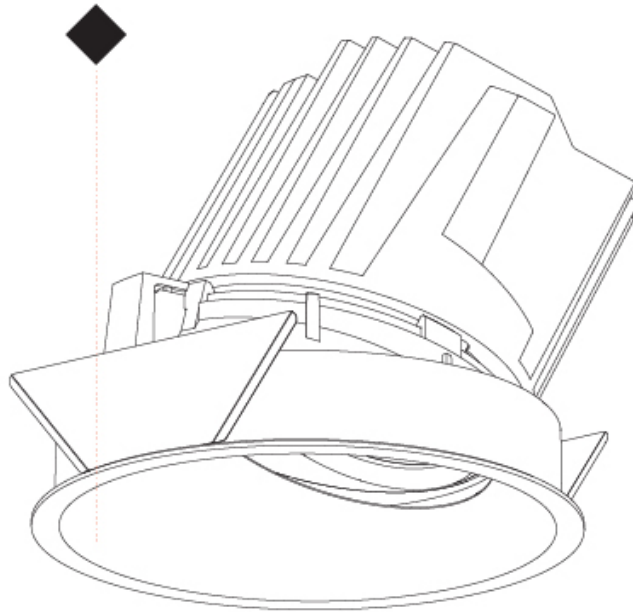

A35344-

PROJECT

TYPE

SPECIFIER

QUANTITY

DATE

PROJECT
TYPE
SPECIFIER
QUANTITY
DATE

Fixture Finish