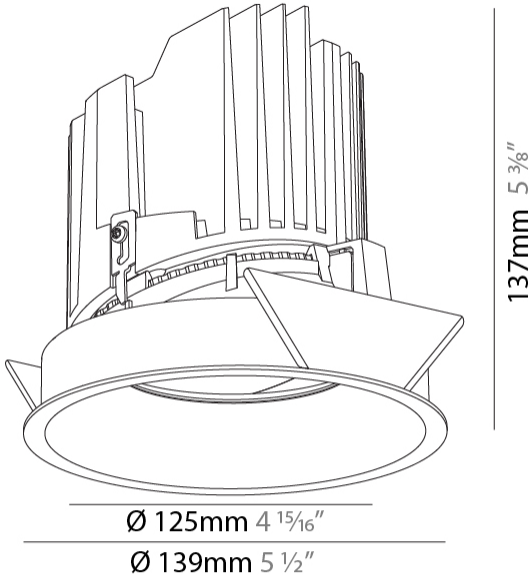

GENERAL

Series: Bioniq
 Subseries: Bioniq Round Semi Adjustable
 Brand: Prolicht
 Division: Architectural
 Mounting Type: Recessed
 Mounting Location: Ceiling
 Subcategory: Downlight

PHYSICAL

Shape: Round
 Diameter (mm): 139
 Diameter (in): 5 1/2
 Height (mm): 137
 Height (in): 5 3/8
 Ceiling Thickness (mm): 10 / 12.5 / 15
 Ceiling Thickness (in): 3/8 or 1/2 or 9/16
 Min. Recessing Depth (mm): 150
 Min. Recessing Depth (in): 5 7/8
 Light Distribution: Adjustable / Downlight
 Weight (kg): 0.814
 Weight (lbs): 1.79
 Fixture Finish: SSR / BKV / CWI / CRY / HAB / UFT / ITA / RUA / FTG / MYG / LOD / PUS / FRO / FUP / KIA / POP / BLS / SPG / MEY / GOH / GUM / CHC / COM / ABZ / JAG / OBR / MOS / ROR
 Fixture Material: Aluminum Die Cast
 Cut-out Measurements: 130mm / 5 1/8"

LED

Number of LEDs: 1
 Color Temperature (°K): 2700 / 3000 / 3500 / 4000
 Max. Delivered Lumen (lm): 870 / 970 / 1039 / 1060
 Nominal Lumen (lm): 960 / 1070 / 1156 / 1180
 CRI: >90 CRI
 Efficiency (%): 90.5
 Lamp Life (hrs): 50000

OPTICAL

Reflector°: 10
 Adjustability: Rotational 355°; Tilt 10°

RATINGS AND CERTIFICATIONS

Certified By: Certified for North American Standards
 IP rating: IP20

130mm 5 1/8"	150mm 5 7/8"	10 15mm 3/8" 9/16"	10°	355°		
A						